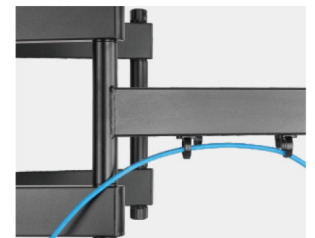

SH 960P

Swivel Led / Lcd / Curved Tv Wall Mount

Suitable for most 60" -105" Screens

Fully Adjustable for a Variety of Viewing Options

Screen Size
60"-105"

Weight Capacity
90kg/198lbs

VESA Compatible
200x200 400x200
300x300 400x400
600x400 800x400
600x900

Profile to wall
70-625mm/
2.75"-24.6"

Tilt Range
+5° ~ -15°

Swivel Range
+45° ~ -45°

Screen Level
+3° ~ -3°

Cable Management

Tool-less Tilting
reduces annoying glare and reflections.

Level Adjustment
ensures perfect positioning.

Extendable Arm
offers maximum viewing flexibility.

Cable Management
keeps cables organized and protected.

Jordan, Amman, Al-Waha Circle

065510308

www.al-ruwwad.com

الرواد
للستاليت والكهربائيات