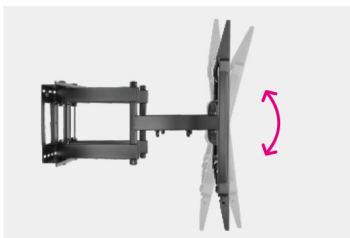

SH 960P

Swivel Led / Lcd / Curved Tv Wall Mount

Suitable for most 60" -105" Screens

Fully Adjustable for a Variety of Viewing Options

Screen Size
60"-105"

Weight Capacity
90kg/198lbs

VESA Compatible
200x200 400x200
300x300 400x400
600x400 800x400
600x900

Profile to wall
70-625mm/
2.75"-24.6"

Tilt Range
+5° ~ -15°

Swivel Range
+45° ~ -45°

Screen Level
+3° ~ -3°

Cable Management

Tool-less Tilting
reduces annoying glare and reflections.

Level Adjustment
ensures perfect positioning.

Extendable Arm
offers maximum viewing flexibility.

Cable Management
keeps cables organized and protected.

Jordan, Amman, Al-Waha Circle

065510308

www.al-ruwwad.com

الرواد
للستاليت والكهربائيات