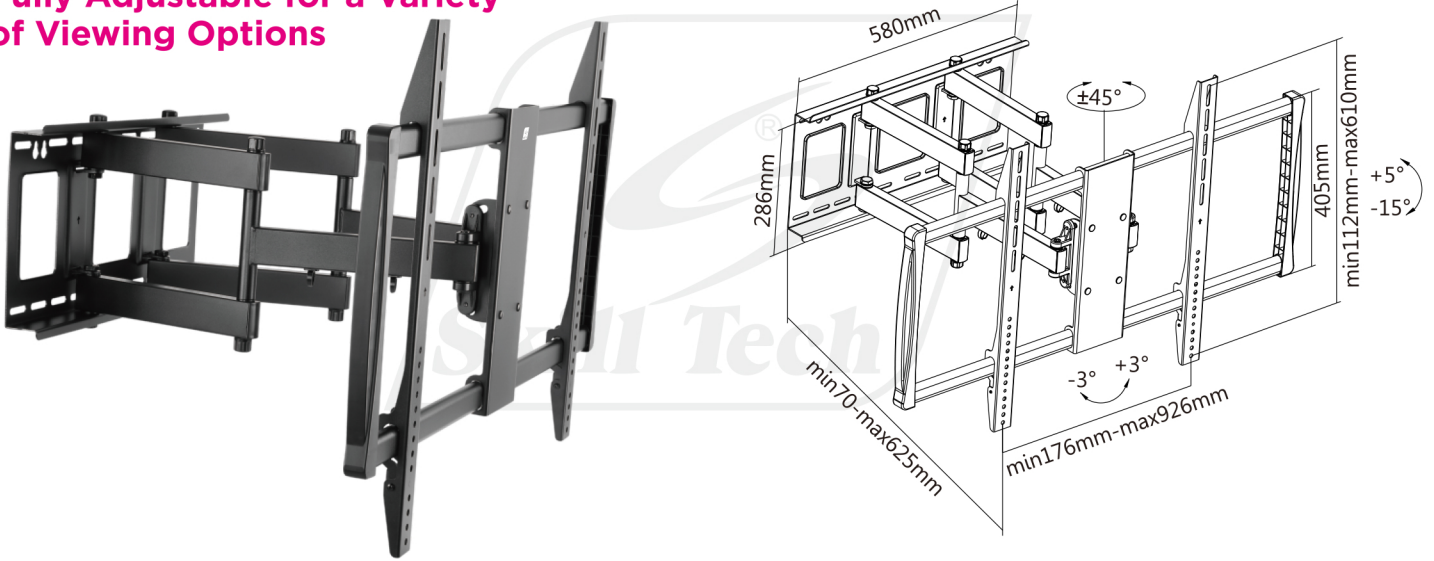

SH 960P

Swivel Led / Lcd / Curved Tv Wall Mount

Suitable for most 60" -105" Screens

Fully Adjustable for a Variety of Viewing Options

Screen Size
60"-105"

Weight Capacity
90kg/198lbs

VESA Compatible
200x200 400x200
300x300 400x400
600x400 800x400
600x900

Profile to wall
70-625mm/
2.75"-24.6"

Tilt Range
+5° ~ -15°

Swivel Range
+45° ~ -45°

Screen Level
+3° ~ -3°

Cable Management

Tool-less Tilting
reduces annoying glare and reflections.

Level Adjustment
ensures perfect positioning.

Extendable Arm
offers maximum viewing flexibility.

Cable Management
keeps cables organized and protected.

Jordan, Amman, Al-Waha Circle

065510308

www.al-ruwwad.com

الرواد
للستاليت والكهربائيات