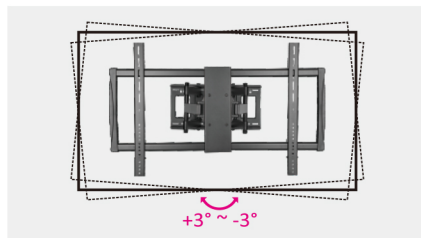

SH 960P

Swivel Led / Lcd / Curved Tv Wall Mount

Suitable for most 60" -105" Screens

Fully Adjustable for a Variety of Viewing Options

Screen Size
60"-105"

Weight Capacity
90kg/198lbs

VESA Compatible
200x200 400x200
300x300 400x400
600x400 800x400
600x900

Profile to wall
70-625mm/
2.75"-24.6"

Tilt Range
+5° ~ -15°

Swivel Range
+45° ~ -45°

Screen Level
+3° ~ -3°

Cable Management

Tool-less Tilting
reduces annoying glare and reflections.

Level Adjustment
ensures perfect positioning.